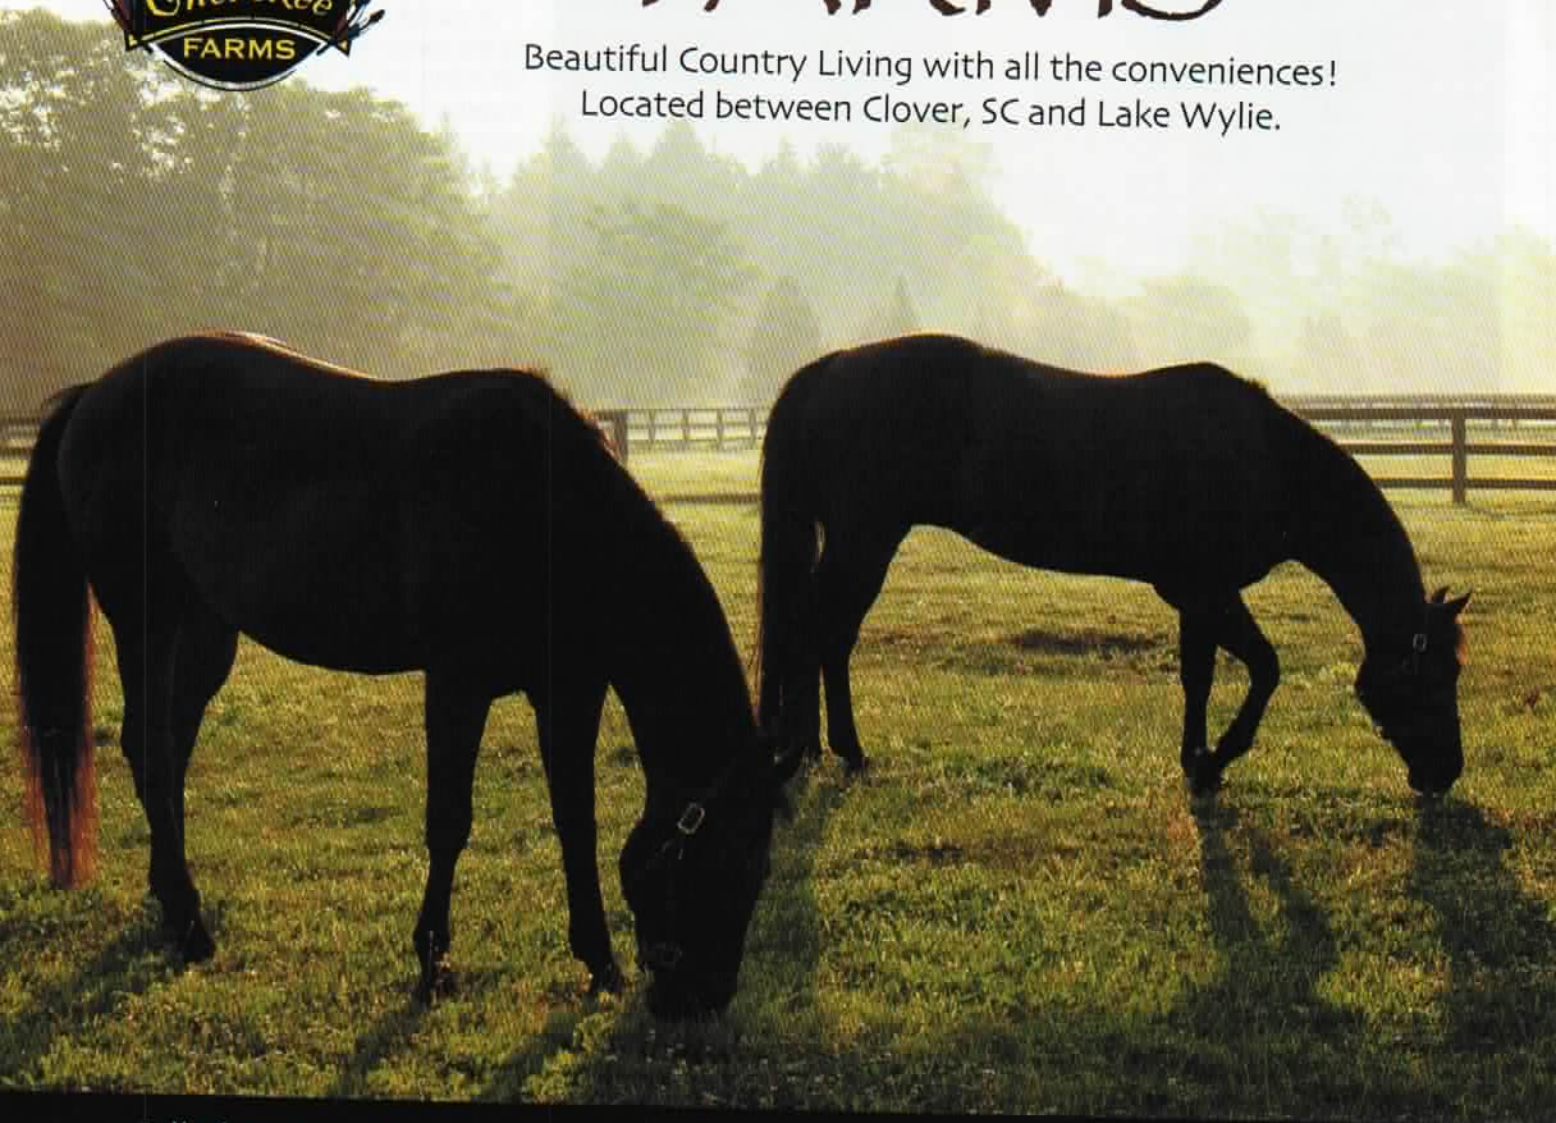

# CHEROKEE FARMS

Beautiful Country Living with all the conveniences!  
Located between Clover, SC and Lake Wylie.

Call Cherokee Stables at 704-864-7885 for boarding, lessons and trail rides!

- 52 large 1+ Acre Estate Tracts
- Custom Homes
- Equestrian Facility
- 22 Acre Nature Preserve
- Community Horses and Pasture
- Trails, Ponds and Community Park
- Community Lodge
- Low SC Taxes
- Clover, SC School District
- Convenient to Charlotte, NC